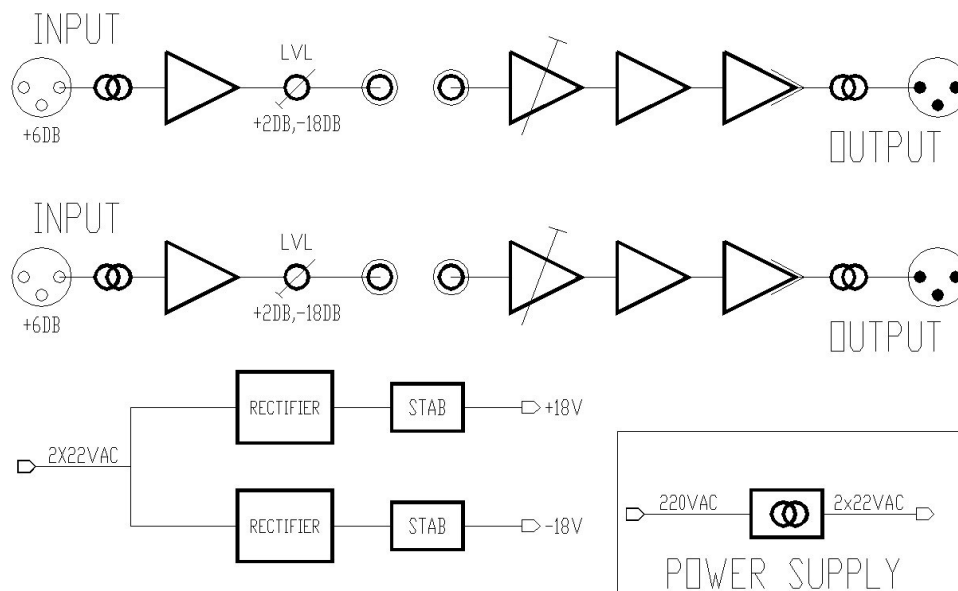

## EA 820

Stereo balancing unit  
(input/output)

### PRODUCT INFORMATION

To be used for interfacing consumer type of tape recorders or cassette recorders to professional studio equipment for playback and record.

Separate, screwdriver adjustable gain trimpots are available for recording and playback amplifiers. Connections to the studio equipment are transformer balanced on XLR's. The unbalanced interface has RCA/Phono connectors.