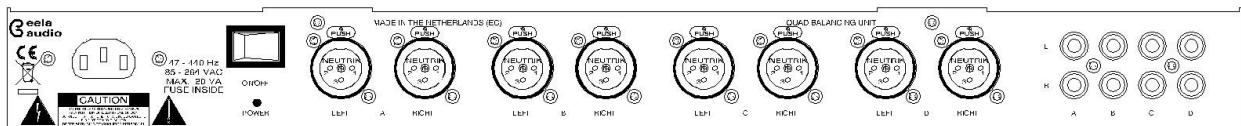

eela-audio

Broadcast products

EA 924
Input Balancing Unit

PRODUCT INFORMATION

The EA924, quad stereo balancing unit, balanced inputs and unbalanced outputs.

A 19", 1U, rack mount unit with 4 x 2 female XLR-type inputs and 4 x 2 RCA cinch output connectors.

The gain of the high quality balancing amplifiers can be set individually for each channel. The trimpots are accessible from the rear panel and can be adjusted with a screwdriver.

Mains power supply: wide range system 85 .. 260 Volts AC, 47 .. 440 Hz