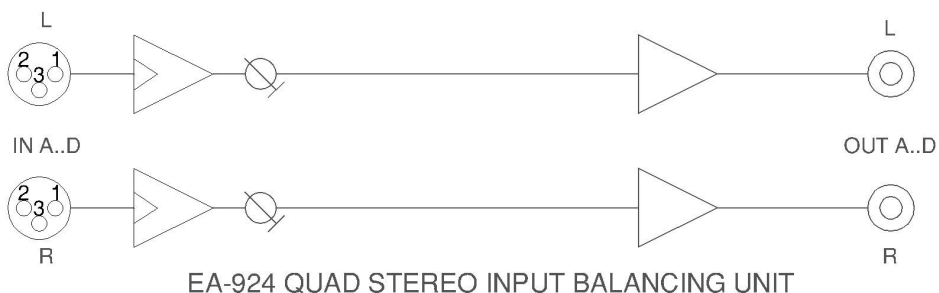

eela-audio

Broadcast products

EA 924
Input Balancing Unit

PRODUCT INFORMATION

The EA924, quad stereo balancing unit, balanced inputs and unbalanced outputs.

A 19", 1U, rack mount unit with 4 x 2 female XLR-type inputs and 4 x 2 RCA cinch output connectors.

The gain of the high quality balancing amplifiers can be set individually for each channel. The trimpots are accessible from the rear panel and can be adjusted with a screwdriver.

Mains power supply: wide range system 85 .. 260 Volts AC, 47 .. 440 Hz