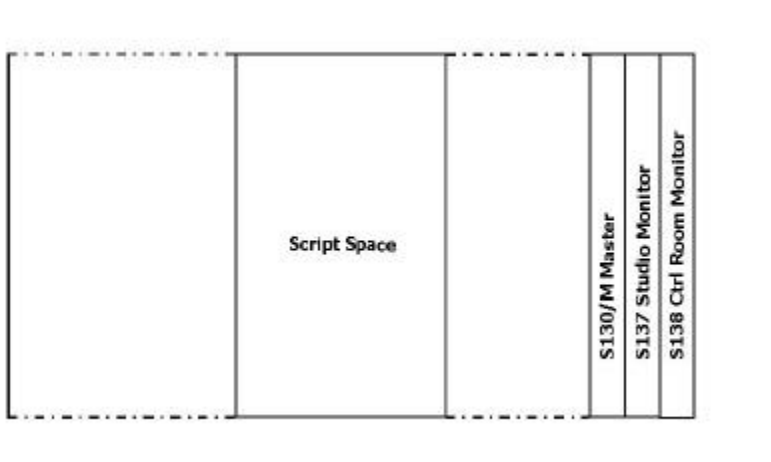

### **S130 On Air Facilities in short**

- Availability of 6U wide Script Space
- Split Frame option
- Full communication paths for presenter and guests
- Private talkback circuit for Presenter
- Red light signalling tallies for the Studio
- Online control for cough and headphone level control in combination with the **EA853 Studio Interface**
- Two extra MIC On indicators added in meterpanel EA609
- Additional PFL On indicator in meterpanel

### **S137 configuration requirements**

For straight frame without Script Space: **channels - S130/1(blank) - S130M - S137 - S138**

For straight frame with Script Space: **channels - S130M - S137 - S138**

- Main Stereo output (nominal level, electronically balanced)
- Mono derived output at +4 dB
- No compressor/limiter
- Fixed level outputs (at +6 dB): AUX1,2,3 / REC / SEND

Together with the S130M, a blank module OR Script Space is needed for housing the Printed Circuit Boards.